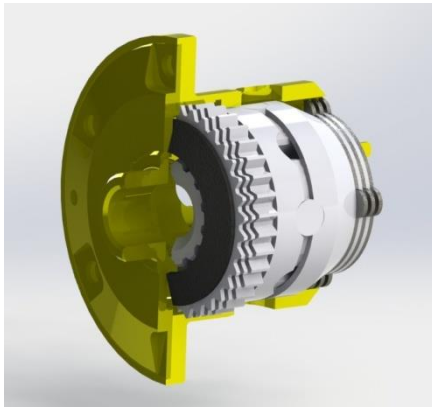

Housing:  
**3J0050 – 3D**  
 Endplate:  
**3J0049 – 3D**  
 Side Gears:  
**3J0053 x2 – 7B**  
 Planet Gears:  
**3J0029 x4 – 6D**

Fasteners:  
 M8x10 H/Head  
 10.9 grade

PLATE PACK

Preload 65-75lbs/ft

Housing:  
**3J0050 – 3D**  
 Endplate:  
**3J0049 – 3D**  
 Side Gears:  
**3J0053 x2 – 7B**  
 Planet Gears:  
**3J0029 x4 – 6D**

Fasteners:  
 M8x10 H/Head  
 10.9 grade

PLATE PACK

Preload 25-35lbs/ft