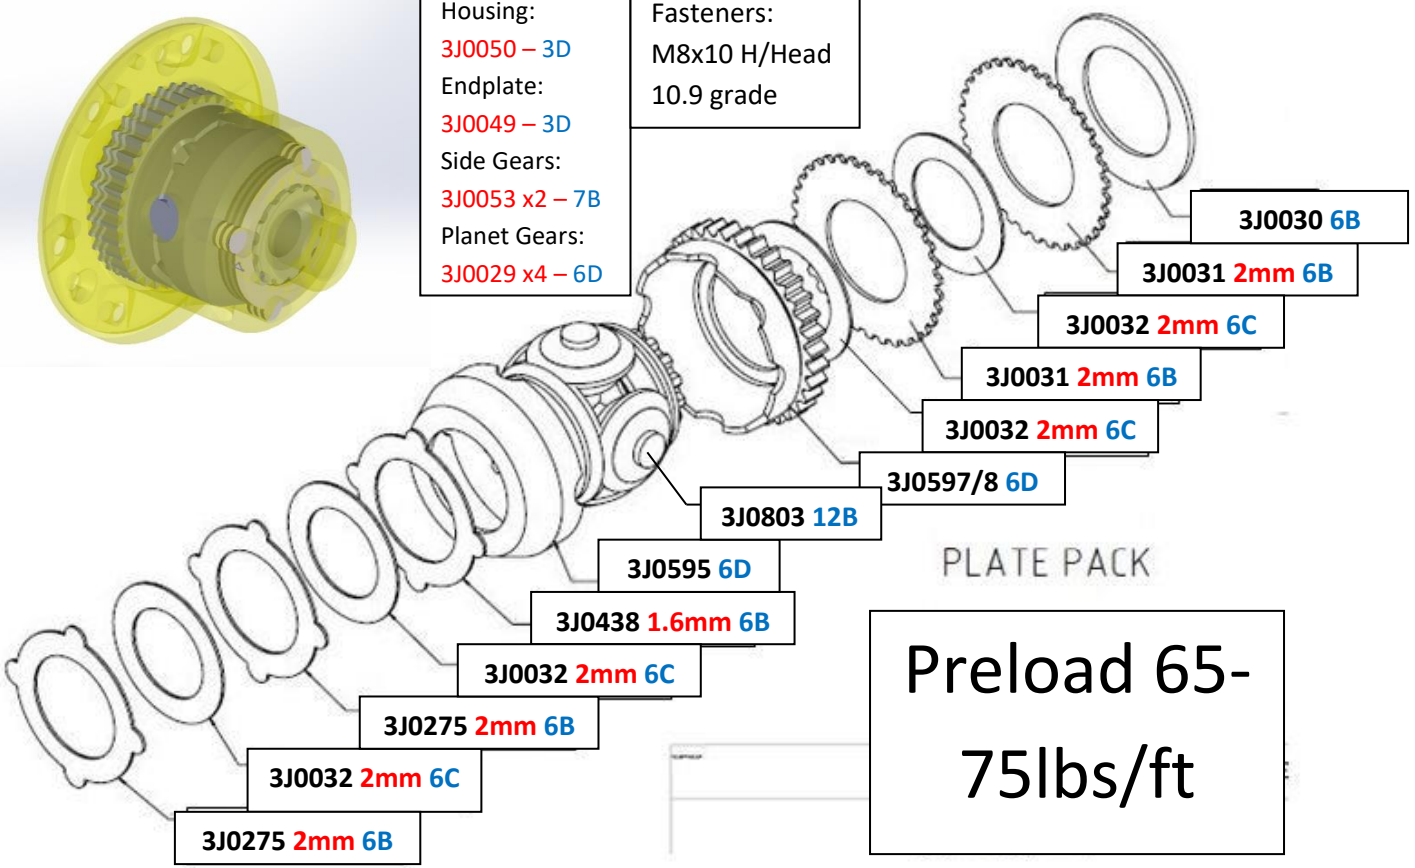

Housing:  
**3J0050 – 3D**  
 Endplate:  
**3J0049 – 3D**  
 Side Gears:  
**3J0053 x2 – 7B**  
 Planet Gears:  
**3J0029 x4 – 6D**

Fasteners:  
 M8x10 H/Head  
 10.9 grade

PLATE PACK

Preload 65-75lbs/ft

Housing:  
**3J0050 – 3D**  
 Endplate:  
**3J0049 – 3D**  
 Side Gears:  
**3J0053 x2 – 7B**  
 Planet Gears:  
**3J0029 x4 – 6D**

Fasteners:  
 M8x10 H/Head  
 10.9 grade

PLATE PACK

Preload 25-35lbs/ft