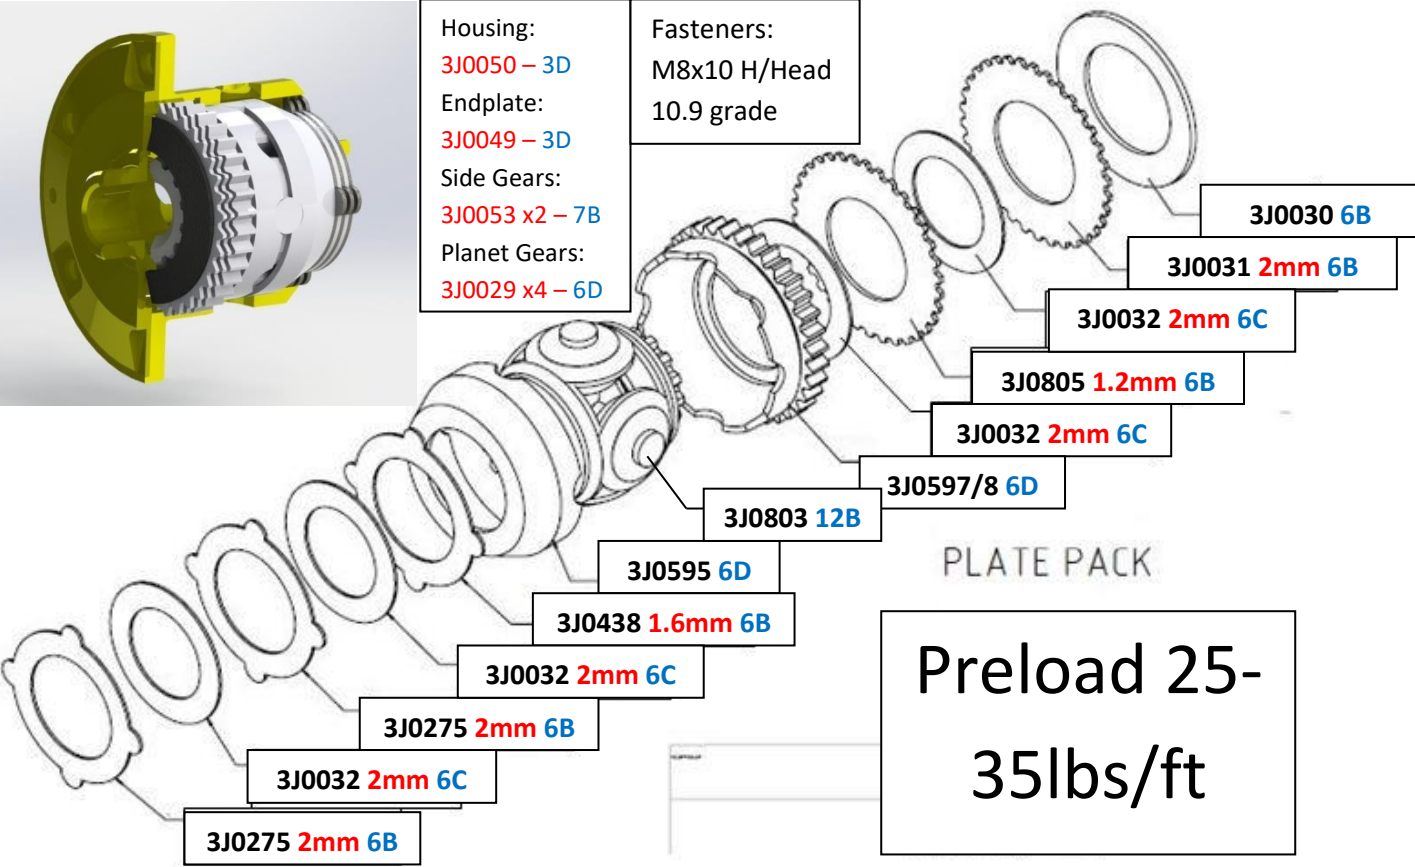

Housing:  
**3J0050 – 3D**  
 Endplate:  
**3J0049 – 3D**  
 Side Gears:  
**3J0053 x2 – 7B**  
 Planet Gears:  
**3J0029 x4 – 6D**

Fasteners:  
 M8x10 H/Head  
 10.9 grade

PLATE PACK

Preload 65-75lbs/ft

Housing:  
**3J0050 – 3D**  
 Endplate:  
**3J0049 – 3D**  
 Side Gears:  
**3J0053 x2 – 7B**  
 Planet Gears:  
**3J0029 x4 – 6D**

Fasteners:  
 M8x10 H/Head  
 10.9 grade

PLATE PACK

Preload 25-35lbs/ft